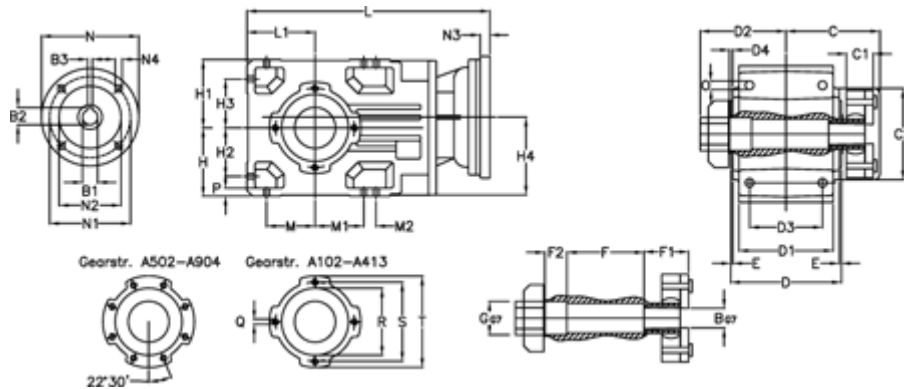

Article number: 296003524816225

Description: Bevel helical gearbox
A353QF30-248,1-P71B5

Measures

B = 30	D1 = 166	F2 = 53	L = 417.0	N3 = 4,5
B1 = 14	D2 = 80	G = 42	L1 = 100	N4 = M8x16
B2 = 16.3	D3 = 135	GA = 43	M = 73.0	O = 12.0
B3 = 5	d4 = 5.0	H = 100	M1 = 73.0	P = 11
C = 70.0	Description = A353 QF-xx P71 B5	H1 = 100	M2 = 11	Q = M10x17
C1 = 24	E = 3.5	H2 = 73.0	N = 160	R = 110
C2 = 90.0	F = 12.0	H3 = 73.0	N1 = 130	S = 130
D = 173	F1 = 48.0	H4 = 114.0	N2 = 110	T = 150